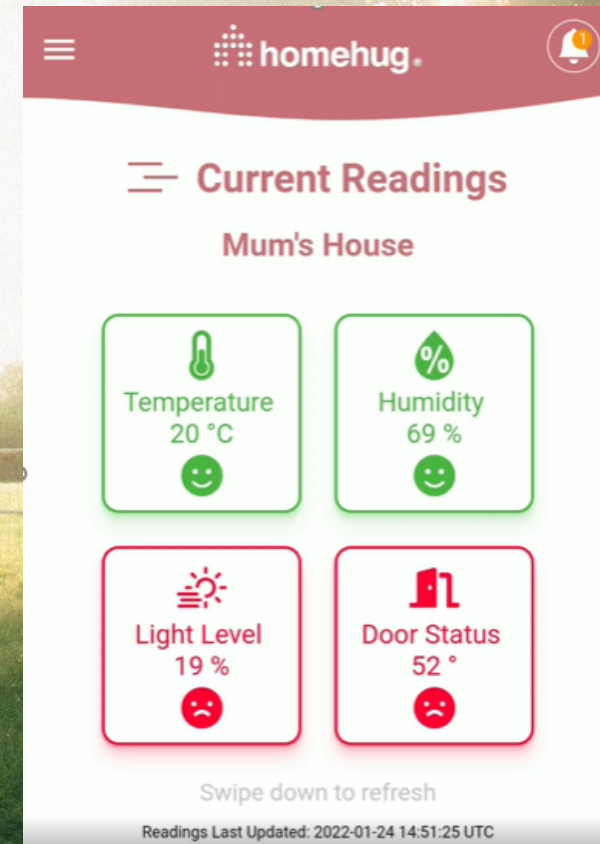

THALES

Sheffield Teaching Hospitals
NHS Foundation Trust

Healthcare...

Real-Time Locating
Product Lifecycle Status
Unburden Staff
Reduce Supply Risk

No asking, no waiting, no chasing.

Unburdening staff in 26 NHS sites and counting...

Community Care...

Environmental Monitoring of Individuals
Reporting Anomalies to Carers and
Family

Movement, Temperature, Light and
Humidity

Defence...

Asset & Personnel Insight
Secure Equipment Control
Intelligent Logistics
Emergency Functions